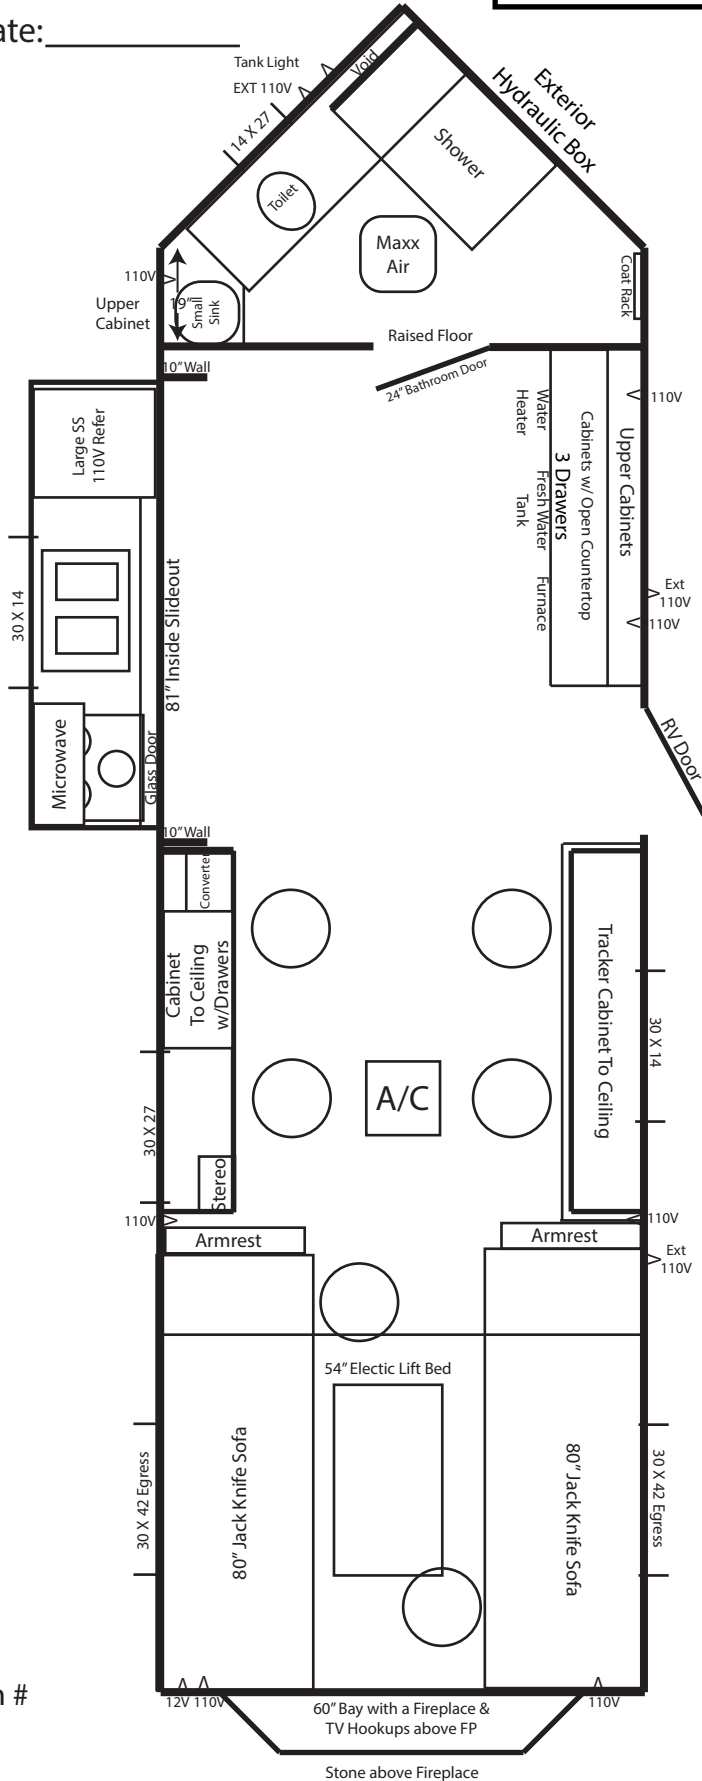

Dealer: _____
 Siding Color: _____ **Fiberglass** _____
 Decal Color: _____
 S.G. Color: _____
 Customer: _____
 Order Date: _____

Frame Options

MFG: _____

Galvanized
 Yes: No:

8 X 24V Diamond ~ 2023

- Dual Axle Hydraulic Frame
- Exterior Hydraulic Box
- Arctic Insulation
- 6 Holes with Lights
- 90" Sidewalls
- Power Slide-Out Room
- Tan Panel Interior
- Walnut Stained Pine Cabinets
- Cove Trim
- Flat Ceiling
- Brown Wood-Look Vinyl Floor
- A/C w/ Thermostat
- Maxx Air Ceiling Vent

- LED Package
- Can Ceiling Lights
- Wire & Brace for TV in Bay
- Digital TV Antenna
- Wire for Portable Satellite
- Stereo w/4 speakers
- Exterior Speakers w/Lights
- 12V Recepts
- 110V Recepts

- Raised Bathroom Floor
- Bathroom w/toilet & shower
- Suburban Glass Door Oven
- Range hood w/vent
- Double Stainless Steel Sink
- Microwave
- Large SS 110v Refrigerator
- Stone Backsplash in Kitchen
- Flat Panel Doors w/ New Hinges
- Mini Blinds
- 35,000 BTU Furnace
- Tracker Cabinet
- 2 ~ 80" Jack-Knife Sofas
- 54" Electric Lift Bed
- 60" Bay w/Fireplace & TV Hookups
- Stone Above Fireplace
- 21' Power Awning
- 4" Black Interior Stoneguard
- New Countertop

Production # _____
