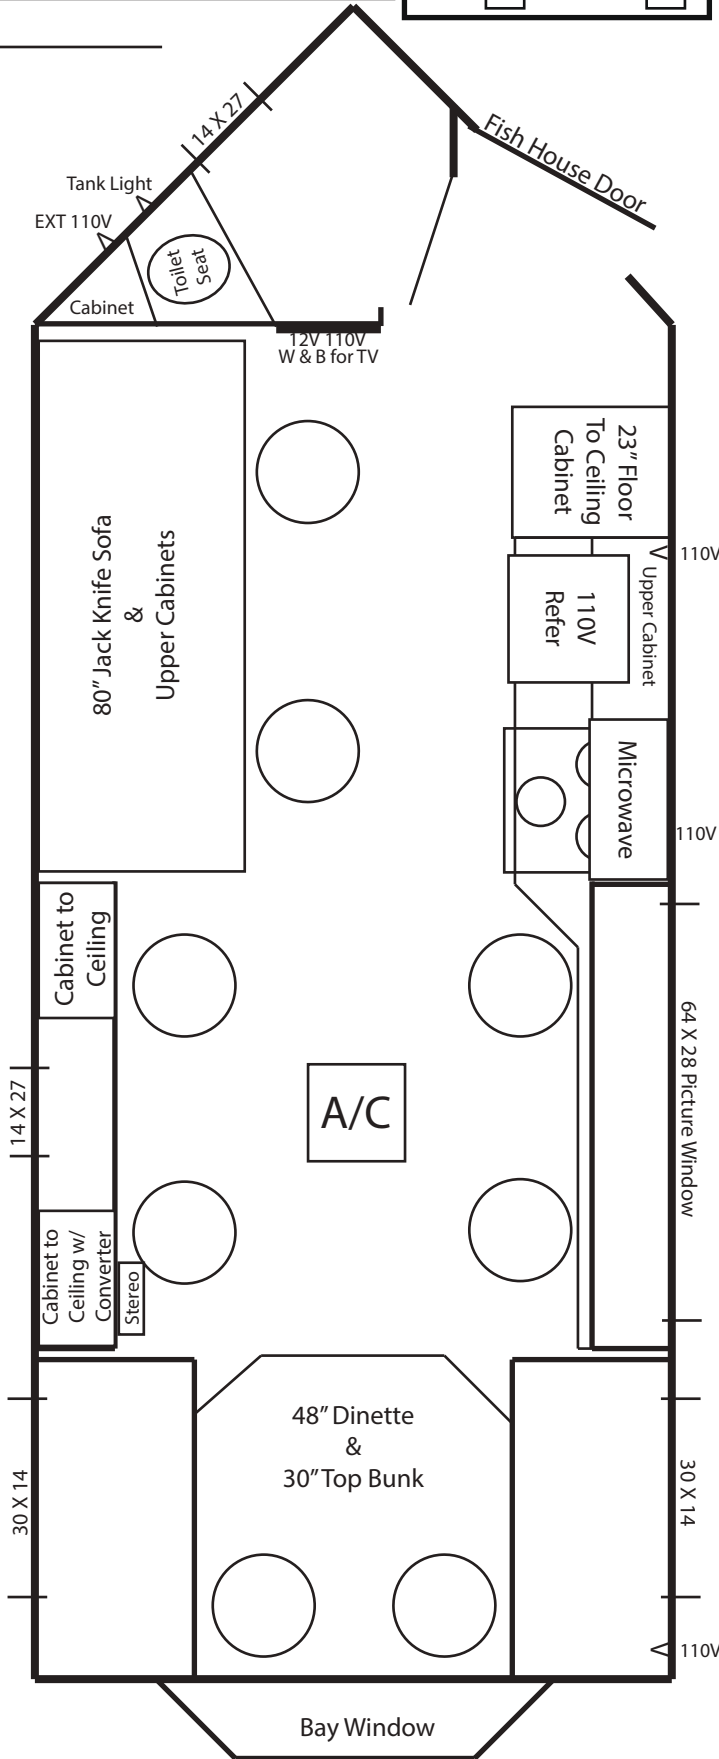

Dealer: _____
 Siding Color: _____
 Decal Color: _____
 S.G. Color: _____
 Customer: _____
 Order Date: _____

Frame Options

MFG: _____
 Galvanized
 Yes: No:

8 X 17V Lake of the Woods Hybrid ~ 2023

- Single Axle Frame
- Hand Crank Winch System
- 8 Holes with Lights
- Grey Panel Interior
- Grey Stained Pine Cabinets
- Cove Trim Around Ceiling
- 90" Sidewalls
- Flat Ceiling
- Grey Wood-look Vinyl Floor
- A/C w/ Thermostat

- LED Inside & Out
- Wire & Brace For TV
- Digital TV Antenna
- Wire for Portable Satellite
- Stereo w/4 Speakers
- 12V Recepts
- 110V Recepts

- Bathroom w/toilet seat
- Cabinet in bath
- 3 Burner cook-top w/oven - Glass Door
- Range hood w/vent
- 110V Refrigerator
- Microwave
- Flat Panel Doors w/New Hinges
- Stone Backsplash In Kitchen
- Black cushions & curtains
- 35,000 BTU Furnace
- 30" Upper Bunk
- 48" Dinette
- 80" Jack-Knife Sofa
- Cabinets Above Sofa
- Floor To Ceiling Cabinet
- Picture window
- Bay Window w/Cushion
- New Countertop

Production # _____